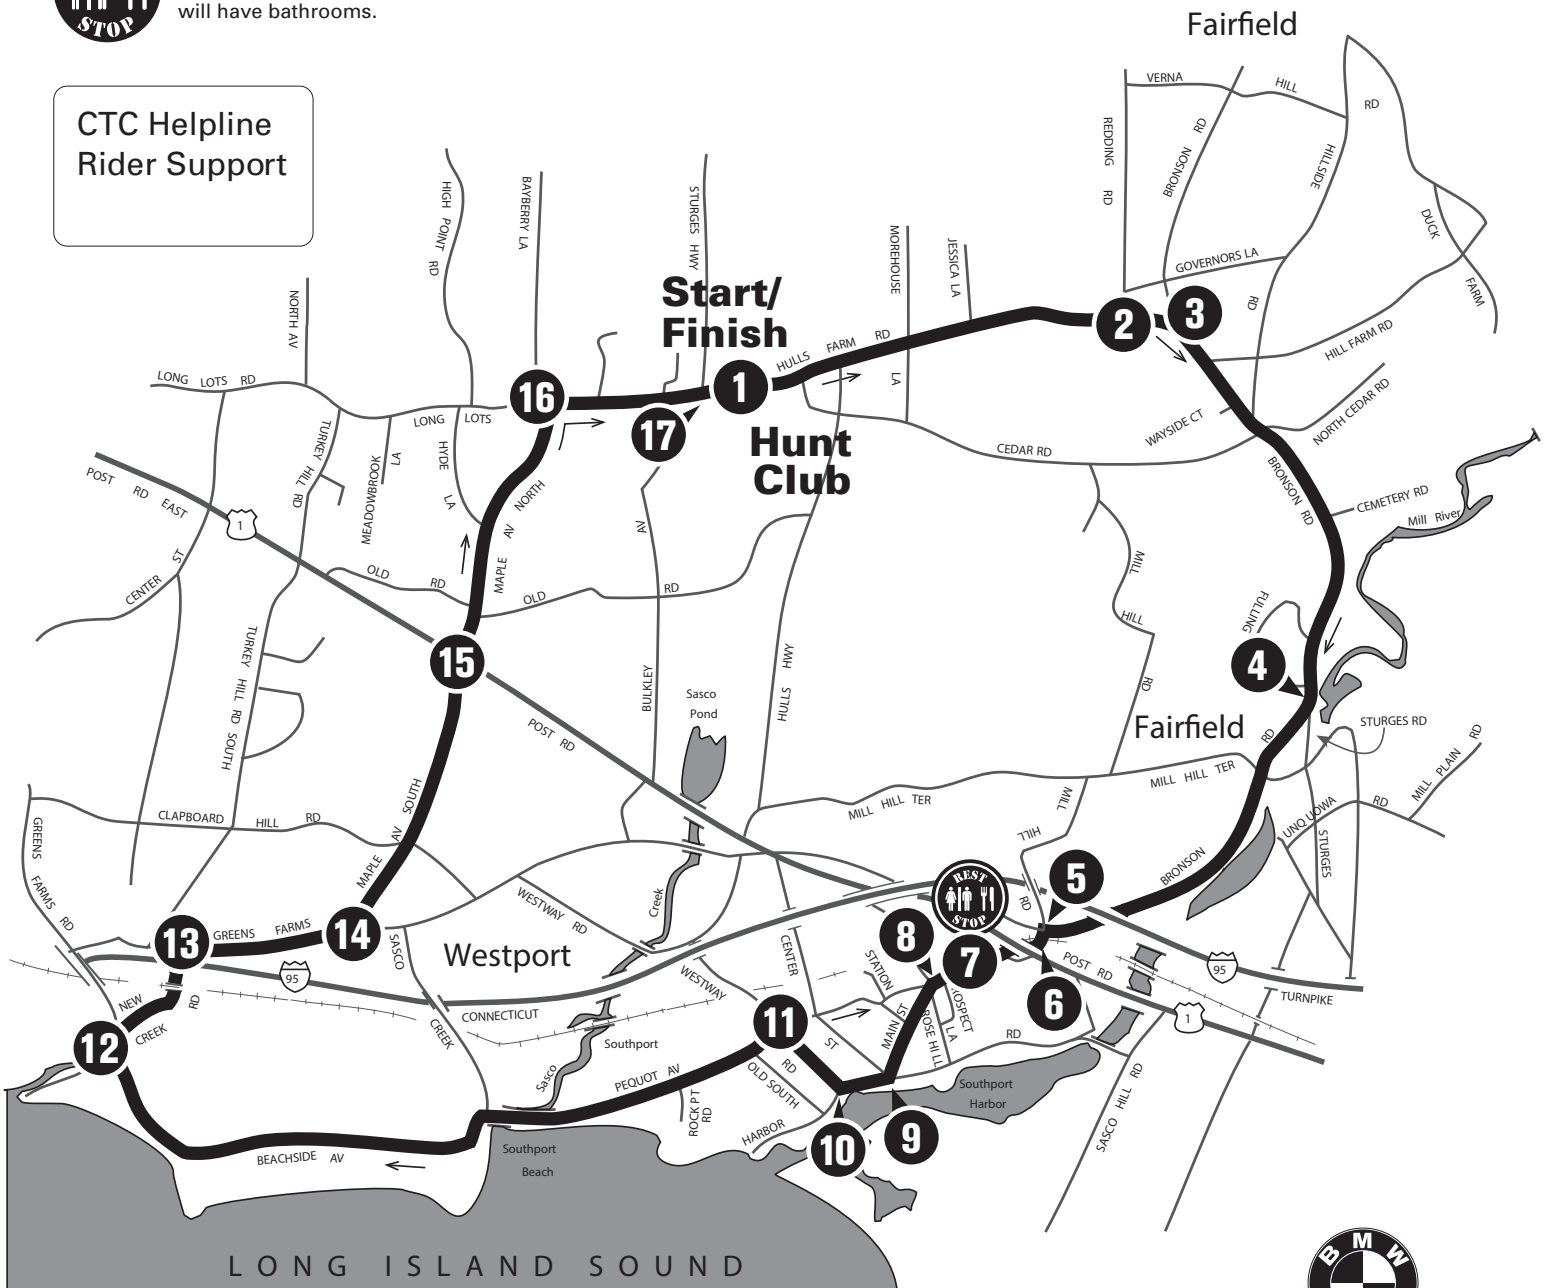

10-Mile Ride

ct challenge

1 2 3 Sequential numbers on this map refer to segments on the cue sheet, not mileage.

Refer to your cue sheet for mileage

Rest stops are fully supported with nutrition and fluid. Most will have bathrooms.

CTC Helpline
Rider Support

BMW of Bridgeport