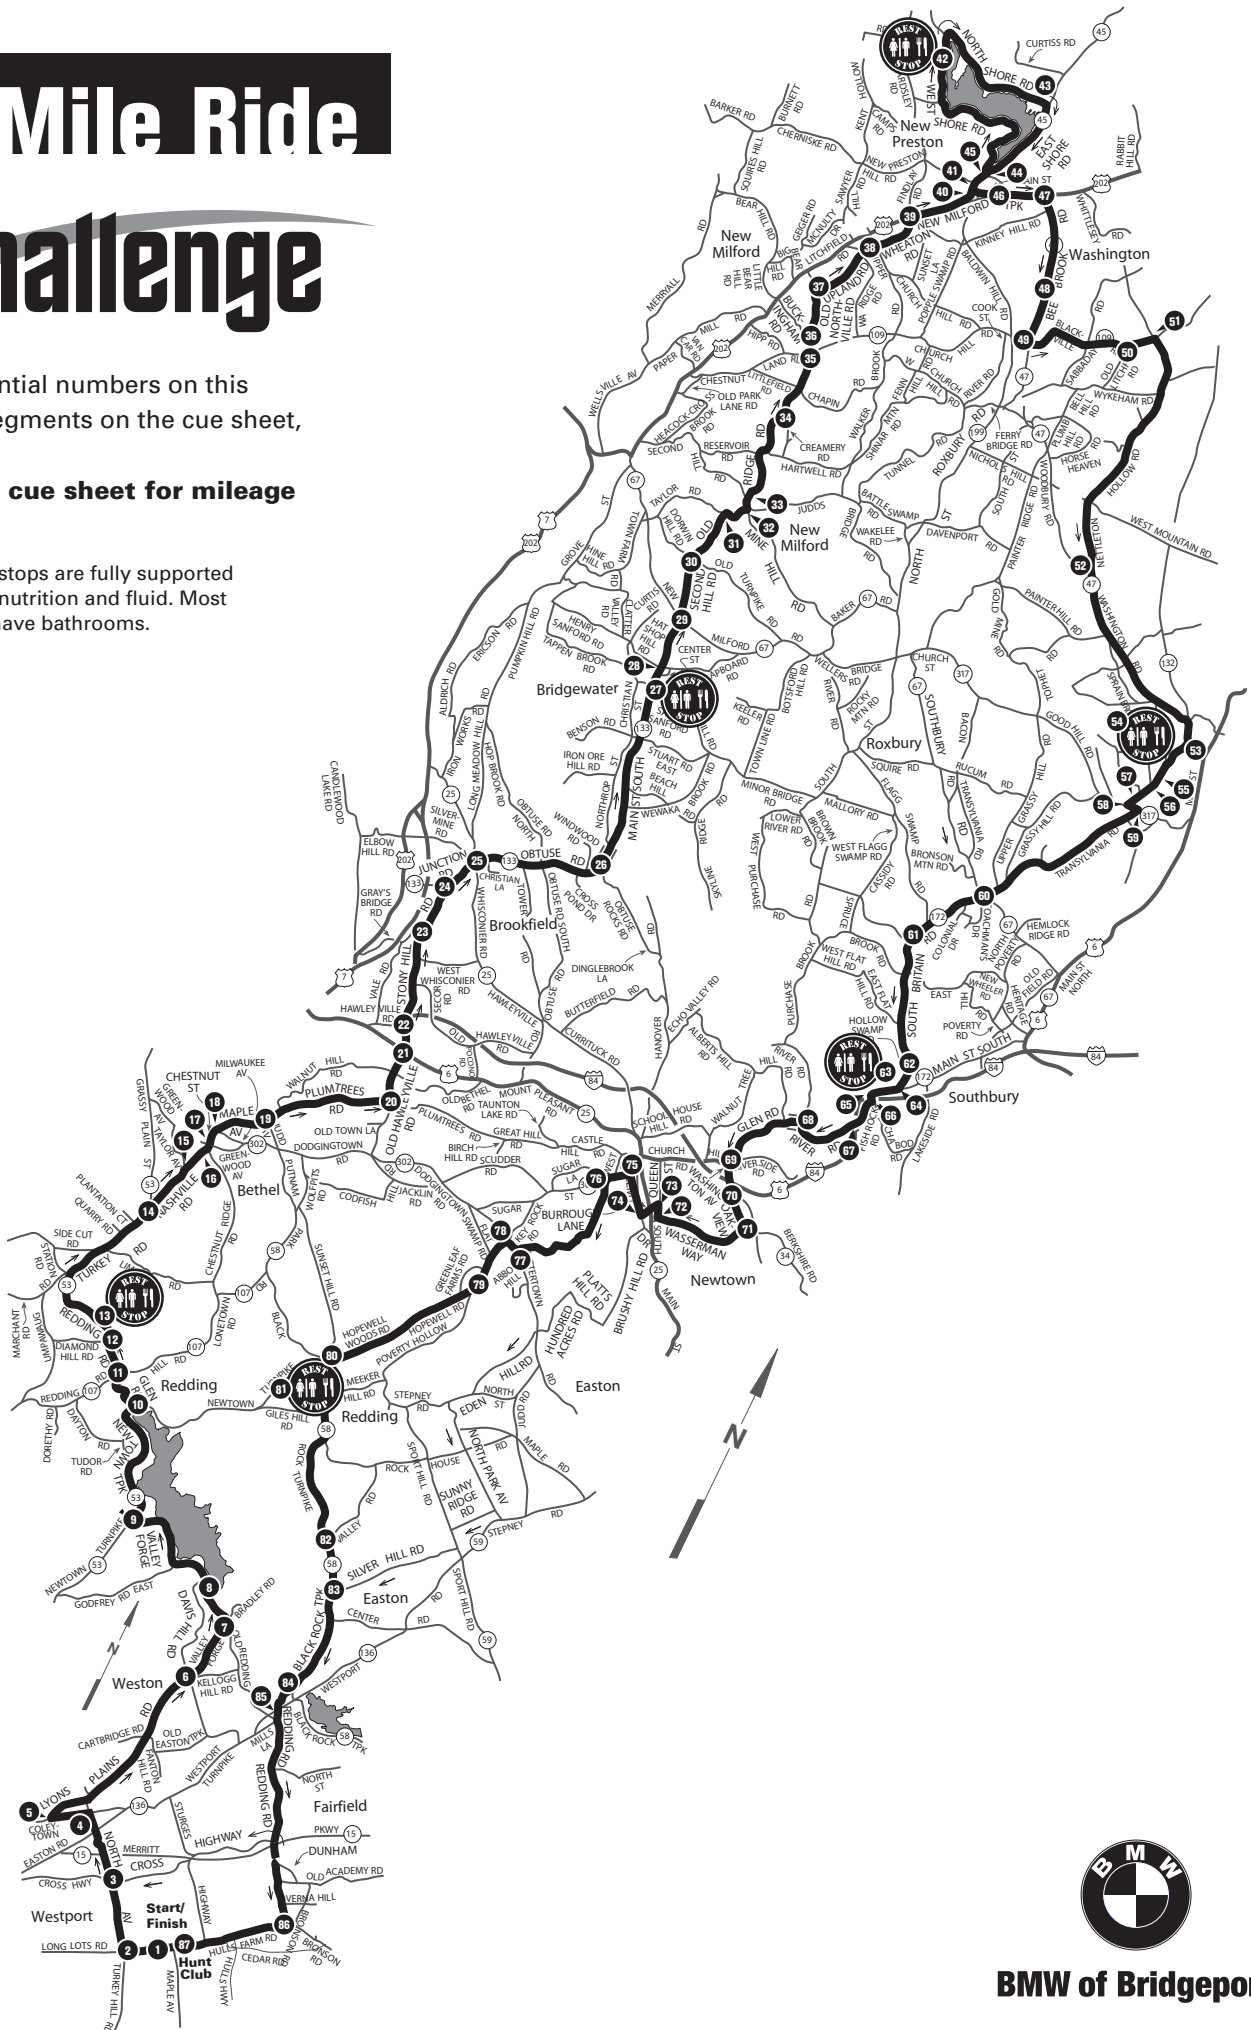

100-Mile Ride

ct challenge

1 2 3 Sequential numbers on this map refer to segments on the cue sheet, not mileage.

Refer to your cue sheet for mileage

Rest stops are fully supported with nutrition and fluid. Most will have bathrooms.

BMW of Bridgeport